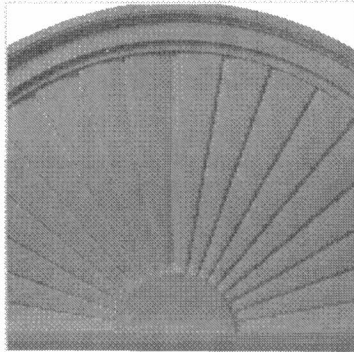

36"W x 18"H x 2"P Half Round Sunburst Pediment

- Will not crack, warp, or split
- Impervious to insects
- Outlasts Plastics, Steel, Rubber and Aluminum
- Abrasion Resistance (Non-Marking)
- Lightweight and easy to install
- Low Tooling cost
- This product qualifies for our Lowest Price Guarantee
- Order now and get our 30 day Price Protection

Item #: PED36X18X02SB

List Price: \$111.16

\$80.55 (EACH)

Save \$30.61 (27%)

Usually ships in 24-72 hours

WIDTH

36"

HEIGHT

18"

PROJECTION

2"

MORE IMAGES

DESCRIPTION

Pediments are the portion of the trim that is located above the pilasters, which are the column like frames on the sides of windows and doors. Directly below the pediments though, between the pediment and the pilasters, is a crosshead or breast board. The crosshead is the flatter, protruding section directly above the door. Pediments can be purchased by themselves or can come with a crosshead already attached. These Pediments are manufactured out of a high density urethane, which is made to resemble wood without the maintenance required by wood products. Urethane products are resistant to cracking, splitting and rotting. They are usually less expensive than wood alternatives.